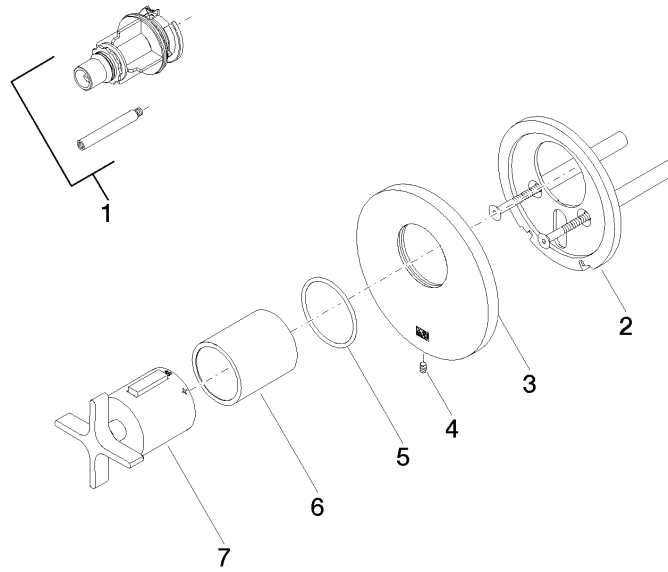

ST 060 114 1809

- cover plate Ø 124 mm
- rosette Ø 60 mm
- temperature control handle with safety limit stop at 38°C
- thermostat cartridge
- 3x head part with cut-to-length spindle and sleeve

	Chrome	ST 060 114 1809-00
	Dark Chrome	ST 060 114 1809-19
	Brushed Durabronze (23kt Gold)	ST 060 114 1809-28
	Brushed Bronze	ST 060 114 1809-42
	Brushed Champagne (22kt Gold)	ST 060 114 1809-46
	Champagne (22kt Gold)	ST 060 114 1809-47

**Individual components of this set**

You need the following components for this set

1x 36 416 809-00

ST 060 114 1809

- cover plate Ø 124 mm
- temperature control handle with safety limit stop at 38°C

ST 060 114 1809

mm [inches]

ST 060 114 1809

### Spare parts list

No.	Item Number	Name	Quantity used	Delivery time
1	12 178 970 90	Extension 46 mm -	1	2
2	90 11 01 196 00 90	base	1	2
3	09 11 02 537-00	cover	1	10
4	09 31 11 048 90	pin	1	2
5	90 14 10 049 00 90	seal	1	2
6	90 21 02 112 00-00	sleeve	1	10
7	90 17 33 029 00-00	handle	1	10