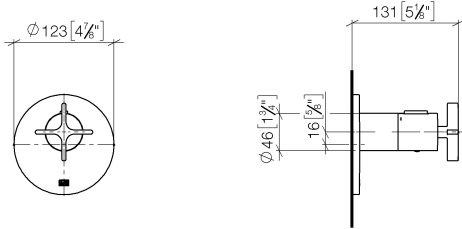

ST 060 114 1809

- cover plate Ø 124 mm
- rosette Ø 60 mm
- temperature control handle with safety limit stop at 38°C
- thermostat cartridge
- 3x head part with cut-to-length spindle and sleeve

	Chrome	ST 060 114 1809-00
	Dark Chrome	ST 060 114 1809-19
	Brushed Durabronze (23kt Gold)	ST 060 114 1809-28
	Brushed Bronze	ST 060 114 1809-42
	Brushed Champagne (22kt Gold)	ST 060 114 1809-46
	Champagne (22kt Gold)	ST 060 114 1809-47

**Individual components of this set**

You need the following components for this set

1x 36 416 809-00

ST 060 114 1809

- cover plate Ø 124 mm
- temperature control handle with safety limit stop at 38°C

ST 060 114 1809

mm [inches]

ST 060 114 1809

### Spare parts list

No.	Item Number	Name	Quantity used	Delivery time
1	12 178 970 90	Extension 46 mm -	1	2
2	90 11 01 196 00 90	base	1	2
3	09 11 02 537-00	cover	1	10
4	09 31 11 048 90	pin	1	2
5	90 14 10 049 00 90	seal	1	2
6	90 21 02 112 00-00	sleeve	1	10
7	90 17 33 029 00-00	handle	1	10